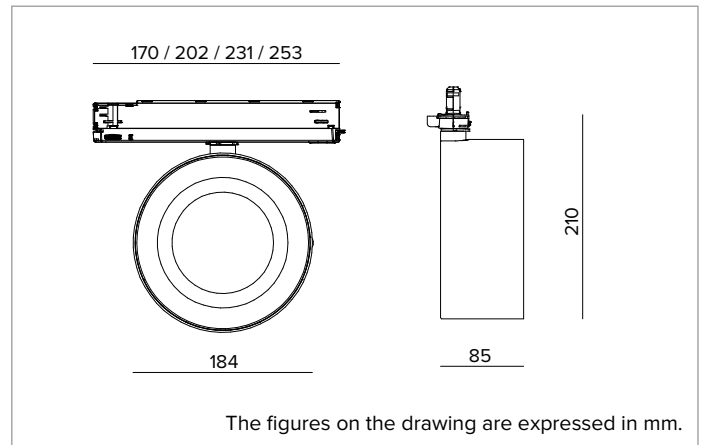

T037WFR930DAPW | ZENO 180

Professional adjustable LED projector

		3000K	H(m)	D(m)	Emax(lx)
		Ra90		52°	
Fixture Power	42W	1	0.97	4987	
Source Flux	4853lm	2	1.94	1247	
Fixture Flux	3970lm	3	2.91	554	
Efficacy	95lm/W	4	3.88	312	
TS1231	I _{max} =1028cd/klm	I _{max}	4987cd	5	4.85